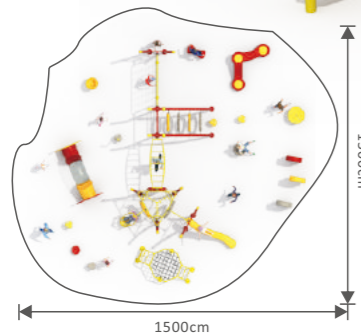

ಸುನಿಶ್ಚಿತ ಸ್ಥಳ

Rope Climbing Playground Equipment

PS-FY08101

Aged for: 5 to 12 years
Size: 950x814x315cm

Gym Training Climber

PS-FY08301

Aged for:5 to 12years
Size:940x860x300cm

PS-FY08401

Aged for:5 to 12years
Size:1300x1000x300cm

PS-FY08302

Aged for:5 to 12years
Size:1100x1100x340cm

PS-FY08402

Aged for:5 to 12years
Size:1200x1300x300cm

PS-FY08501

Aged for:5 to 12years
Size:1528x1195x340cm

PS-FY08601

Aged for:5 to 12years
Size:810x903x340cm

PS-FY08502

Aged for:5 to 12years
Size:933x319x340cm

PS-FY08602

Aged for:5 to 12years
Size:990x1130x340cm

PS-FY08701
Aged for:5 to 12years
Size:900x600x390cm

PS-FY08801
Aged for:5 to 12years
Size:826x720x275cm

PS-FY08702
Aged for:5 to 12years
Size:416x414x247cm

PS-FY08802
Aged for:5 to 12years
Size:933x320x340cm

PS-FY08901

Aged for: 5 to 12 years
Size: 1240x1120x300cm

PS-FY09001

Aged for: 5 to 12 years
Size: 1420x1340x300cm