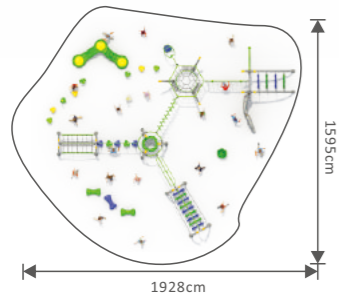

ಸುನಿಶ್ಚಿತ ಸ್ಥಳ

Rope Climbing Playground Equipment

PS-FY08101

Aged for: 5 to 12 years
Size: 950x814x315cm

Gym Training Climber

PS-FY08301

Aged for:5 to 12years
Size:940x860x300cm

PS-FY08401

Aged for:5 to 12years
Size:1300x1000x300cm

PS-FY08302

Aged for:5 to 12years
Size:1100x1100x340cm

PS-FY08402

Aged for:5 to 12years
Size:1200x1300x300cm

PS-FY08501

Aged for:5 to 12years
Size:1528x1195x340cm

PS-FY08601

Aged for:5 to 12years
Size:810x903x340cm

PS-FY08502

Aged for:5 to 12years
Size:933x319x340cm

PS-FY08602

Aged for:5 to 12years
Size:990x1130x340cm

PS-FY08701
Aged for:5 to 12years
Size:900x600x390cm

PS-FY08801
Aged for:5 to 12years
Size:826x720x275cm

PS-FY08702
Aged for:5 to 12years
Size:416x414x247cm

PS-FY08802
Aged for:5 to 12years
Size:933x320x340cm

PS-FY08901

Aged for: 5 to 12 years
Size: 1240x1120x300cm

PS-FY09001

Aged for: 5 to 12 years
Size: 1420x1340x300cm