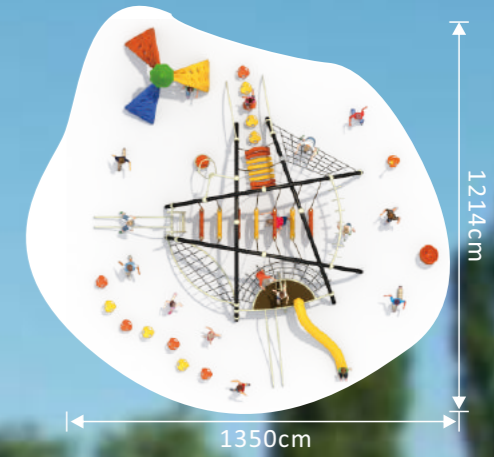

ಸುನಿಶ್ಚಿತ ಸ್ಥಳ

Rope Climbing Playground Equipment

PS-FY08101

Aged for: 5 to 12 years
Size: 950x814x315cm

Gym Training Climber

PS-FY08301

Aged for:5 to 12years
Size:940x860x300cm

PS-FY08401

Aged for:5 to 12years
Size:1300x1000x300cm

PS-FY08302

Aged for:5 to 12years
Size:1100x1100x340cm

PS-FY08402

Aged for:5 to 12years
Size:1200x1300x300cm

PS-FY08501

Aged for:5 to 12years
Size:1528x1195x340cm

PS-FY08601

Aged for:5 to 12years
Size:810x903x340cm

PS-FY08502

Aged for:5 to 12years
Size:933x319x340cm

PS-FY08602

Aged for:5 to 12years
Size:990x1130x340cm

PS-FY08701
Aged for:5 to 12years
Size:900x600x390cm

PS-FY08801
Aged for:5 to 12years
Size:826x720x275cm

PS-FY08702
Aged for:5 to 12years
Size:416x414x247cm

PS-FY08802
Aged for:5 to 12years
Size:933x320x340cm

PS-FY08901

Aged for: 5 to 12 years
Size: 1240x1120x300cm

PS-FY09001

Aged for: 5 to 12 years
Size: 1420x1340x300cm