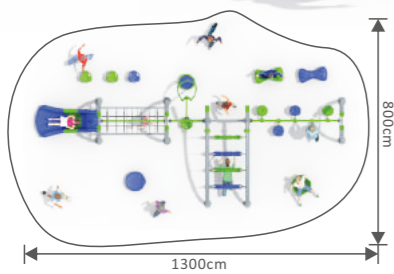

ಸುನಿಶ್ಚಿತ ಸ್ಥಳ

Rope Climbing Playground Equipment

PS-FY08101

Aged for: 5 to 12 years
Size: 950x814x315cm

Gym Training Climber

PS-FY08301

Aged for:5 to 12years
Size:940x860x300cm

PS-FY08401

Aged for:5 to 12years
Size:1300x1000x300cm

PS-FY08302

Aged for:5 to 12years
Size:1100x1100x340cm

PS-FY08402

Aged for:5 to 12years
Size:1200x1300x300cm

PS-FY08501

Aged for:5 to 12years
Size:1528x1195x340cm

PS-FY08601

Aged for:5 to 12years
Size:810x903x340cm

PS-FY08502

Aged for:5 to 12years
Size:933x319x340cm

PS-FY08602

Aged for:5 to 12years
Size:990x1130x340cm

PS-FY08701
Aged for:5 to 12years
Size:900x600x390cm

PS-FY08801
Aged for:5 to 12years
Size:826x720x275cm

PS-FY08702
Aged for:5 to 12years
Size:416x414x247cm

PS-FY08802
Aged for:5 to 12years
Size:933x320x340cm

PS-FY08901

Aged for: 5 to 12 years
Size: 1240x1120x300cm

PS-FY09001

Aged for: 5 to 12 years
Size: 1420x1340x300cm