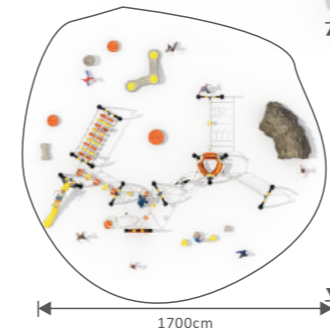

ಸುನಿಶ್ಚಿತ ಸ್ಥಳ

Rope Climbing Playground Equipment

PS-FY08101

Aged for: 5 to 12 years
Size: 950x814x315cm

Gym Training Climber

PS-FY08301

Aged for:5 to 12years
Size:940x860x300cm

PS-FY08401

Aged for:5 to 12years
Size:1300x1000x300cm

PS-FY08302

Aged for:5 to 12years
Size:1100x1100x340cm

PS-FY08402

Aged for:5 to 12years
Size:1200x1300x300cm

PS-FY08501

Aged for:5 to 12years
Size:1528x1195x340cm

PS-FY08601

Aged for:5 to 12years
Size:810x903x340cm

PS-FY08502

Aged for:5 to 12years
Size:933x319x340cm

PS-FY08602

Aged for:5 to 12years
Size:990x1130x340cm

PS-FY08701
Aged for:5 to 12years
Size:900x600x390cm

PS-FY08801
Aged for:5 to 12years
Size:826x720x275cm

PS-FY08702
Aged for:5 to 12years
Size:416x414x247cm

PS-FY08802
Aged for:5 to 12years
Size:933x320x340cm

PS-FY08901

Aged for: 5 to 12 years
Size: 1240x1120x300cm

PS-FY09001

Aged for: 5 to 12 years
Size: 1420x1340x300cm