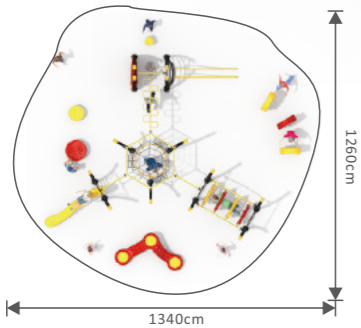

ಸುನಿಶ್ಚಿತ ಸ್ಥಳ

Rope Climbing Playground Equipment

PS-FY08101

Aged for: 5 to 12 years
Size: 950x814x315cm

Gym Training Climber

PS-FY08301

Aged for:5 to 12years
Size:940x860x300cm

PS-FY08401

Aged for:5 to 12years
Size:1300x1000x300cm

PS-FY08302

Aged for:5 to 12years
Size:1100x1100x340cm

PS-FY08402

Aged for:5 to 12years
Size:1200x1300x300cm

PS-FY08501

Aged for:5 to 12years
Size:1528x1195x340cm

PS-FY08601

Aged for:5 to 12years
Size:810x903x340cm

PS-FY08502

Aged for:5 to 12years
Size:933x319x340cm

PS-FY08602

Aged for:5 to 12years
Size:990x1130x340cm

PS-FY08701
Aged for:5 to 12years
Size:900x600x390cm

PS-FY08801
Aged for:5 to 12years
Size:826x720x275cm

PS-FY08702
Aged for:5 to 12years
Size:416x414x247cm

PS-FY08802
Aged for:5 to 12years
Size:933x320x340cm

PS-FY08901

Aged for: 5 to 12 years
Size: 1240x1120x300cm

PS-FY09001

Aged for: 5 to 12 years
Size: 1420x1340x300cm