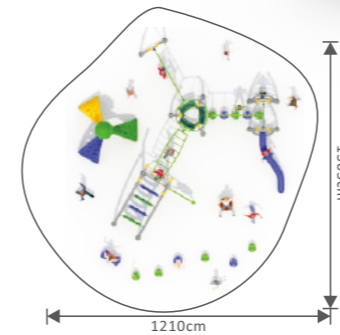

ಸುನಿಶ್ಚಿತ ಸ್ಥಳ

Rope Climbing Playground Equipment

PS-FY08101

Aged for: 5 to 12 years
Size: 950x814x315cm

Gym Training Climber

PS-FY08301

Aged for:5 to 12years
Size:940x860x300cm

PS-FY08401

Aged for:5 to 12years
Size:1300x1000x300cm

PS-FY08302

Aged for:5 to 12years
Size:1100x1100x340cm

PS-FY08402

Aged for:5 to 12years
Size:1200x1300x300cm

PS-FY08501

Aged for:5 to 12years
Size:1528x1195x340cm

PS-FY08601

Aged for:5 to 12years
Size:810x903x340cm

PS-FY08502

Aged for:5 to 12years
Size:933x319x340cm

PS-FY08602

Aged for:5 to 12years
Size:990x1130x340cm

PS-FY08701
Aged for:5 to 12years
Size:900x600x390cm

PS-FY08801
Aged for:5 to 12years
Size:826x720x275cm

PS-FY08702
Aged for:5 to 12years
Size:416x414x247cm

PS-FY08802
Aged for:5 to 12years
Size:933x320x340cm

PS-FY08901

Aged for: 5 to 12 years
Size: 1240x1120x300cm

PS-FY09001

Aged for: 5 to 12 years
Size: 1420x1340x300cm