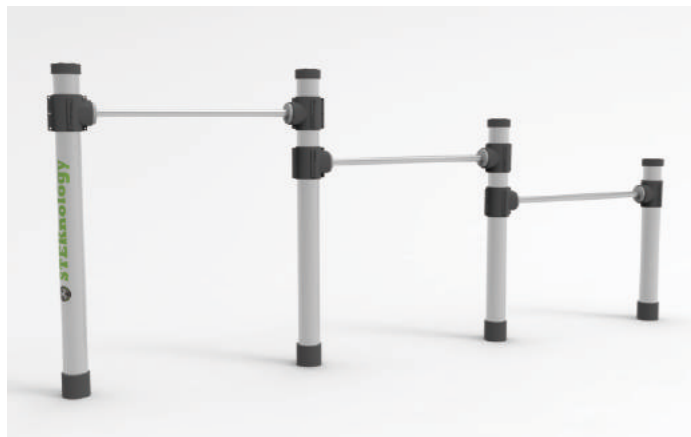

# NEW OUTDOOR FITNESS

PS - JQ0701  
Size:155×13×225cm

PS - JQ30702  
Size:295×13×225cm

PS - JQ0801  
Size:200×130×225cm

PS - JQ0802  
Size:200×130×225cm

PS - JQ0703  
Size:375×13×150cm

PS - JQ0704  
Size:249×75×140cm