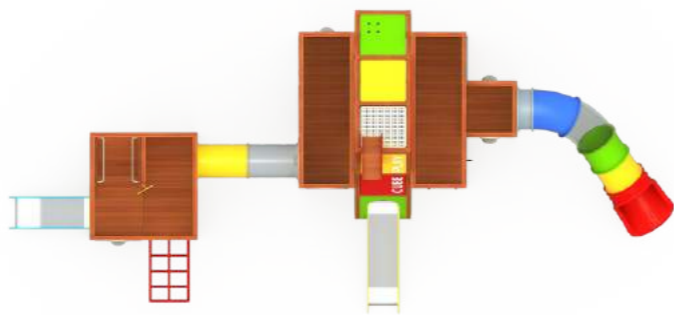

# natural story

PS-FY10001

Aged for: 5 to 12 years

Size: 1110x1050x450cm

PS-FY10101

Aged for:5 to 12years  
Size:950x550x390cm

PS-FY10102

Aged for:5 to 12years  
Size:860x770x400cm

PS-FY10201

Aged for:5 to 12years  
Size:1100x625x440cm

PS-FY10202

Aged for:5 to 12years  
Size:620x550x400cm

PS-FY10301

Aged for:5 to 12years  
Size:1440x630x480cm

PS-FY10401

Aged for:5 to 12years  
Size:955x840x480cm