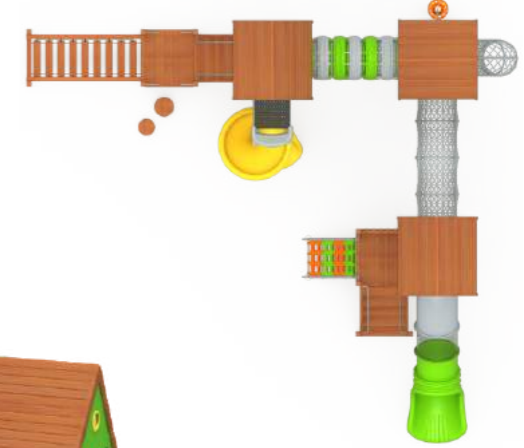

# natural story

PS-FY10001

Aged for: 5 to 12 years

Size: 1110x1050x450cm

PS-FY10101

Aged for:5 to 12years  
Size:950x550x390cm

PS-FY10102

Aged for:5 to 12years  
Size:860x770x400cm

PS-FY10201

Aged for:5 to 12years  
Size:1100x625x440cm

PS-FY10202

Aged for:5 to 12years  
Size:620x550x400cm

PS-FY10301

Aged for:5 to 12years  
Size:1440x630x480cm

PS-FY10401

Aged for:5 to 12years  
Size:955x840x480cm

PS-FY10302

Aged for:5 to 12years  
Size:1000x495x500cm

PS-FY10402

Aged for:5 to 12years  
Size:745x270x360 cm

**PS-FY10501**  
Aged for:5 to 12years  
Size:690x420x320cm

**PS-FY10601**  
Aged for:5 to 12years  
Size:590x330x380cm