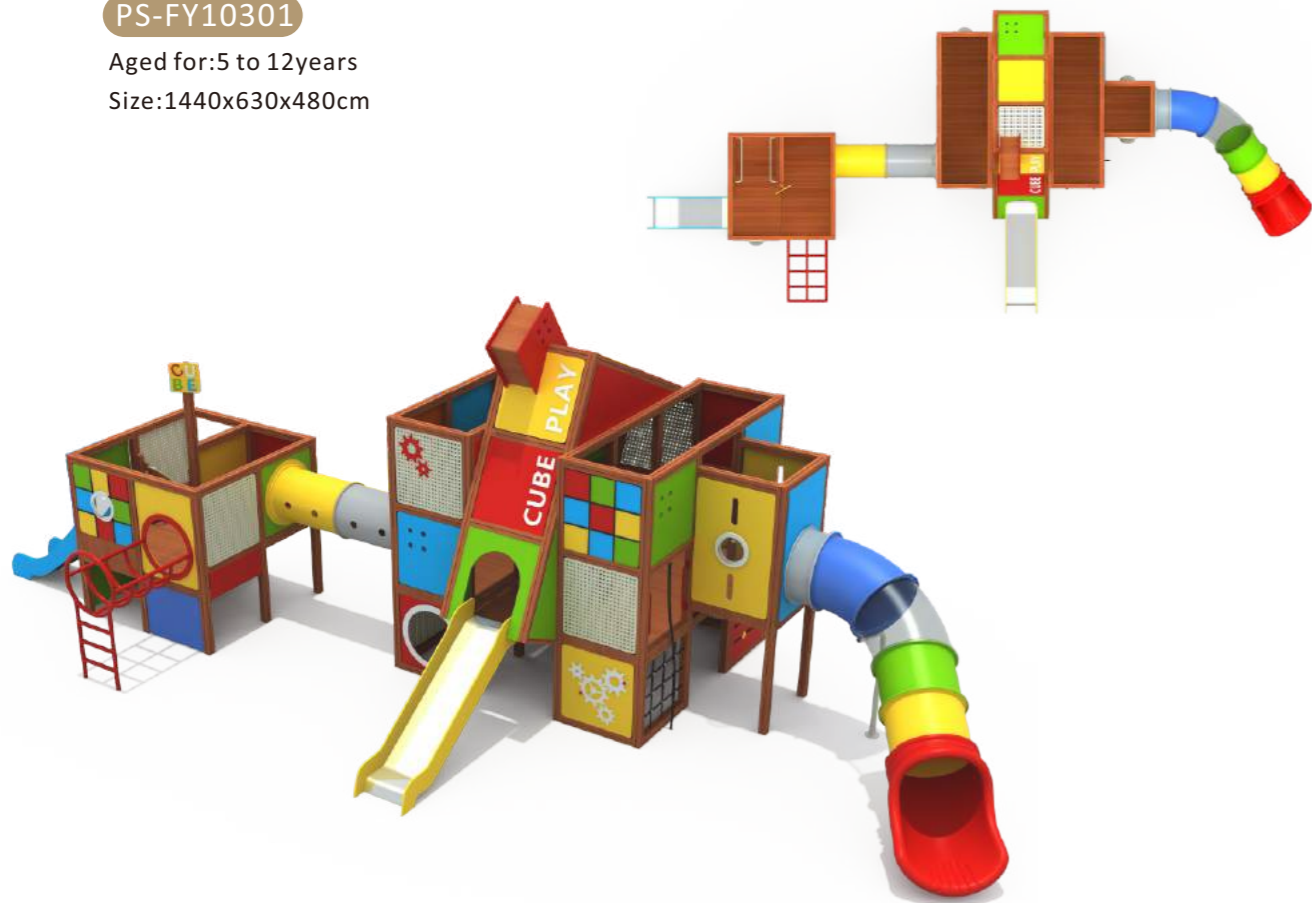

# natural story

PS-FY10001

Aged for: 5 to 12 years

Size: 1110x1050x450cm

PS-FY10101

Aged for:5 to 12years  
Size:950x550x390cm

PS-FY10102

Aged for:5 to 12years  
Size:860x770x400cm

PS-FY10201

Aged for:5 to 12years  
Size:1100x625x440cm

PS-FY10202

Aged for:5 to 12years  
Size:620x550x400cm

PS-FY10301

Aged for:5 to 12years  
Size:1440x630x480cm

PS-FY10401

Aged for:5 to 12years  
Size:955x840x480cm